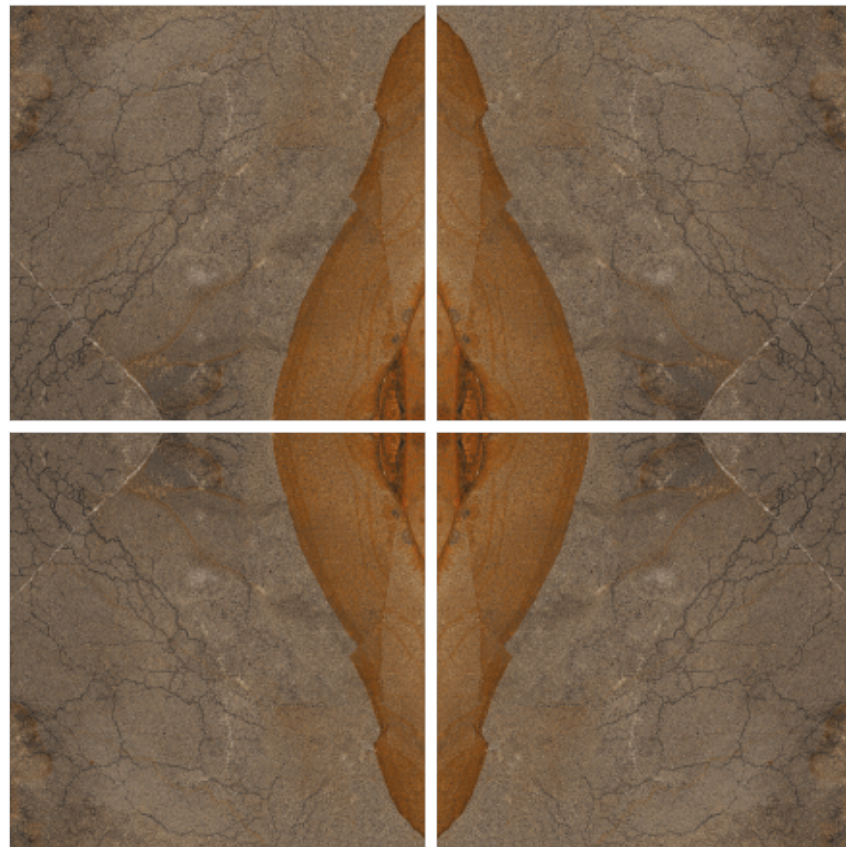

Glazed Vitrified Tiles
_Size : 600x600mm

Prozzo collection

7001

7002

SURFACES:
Glossy

THICKNESS:
9 mm

7003

Glazed Vitrified Tiles
_Size : 600x600mm